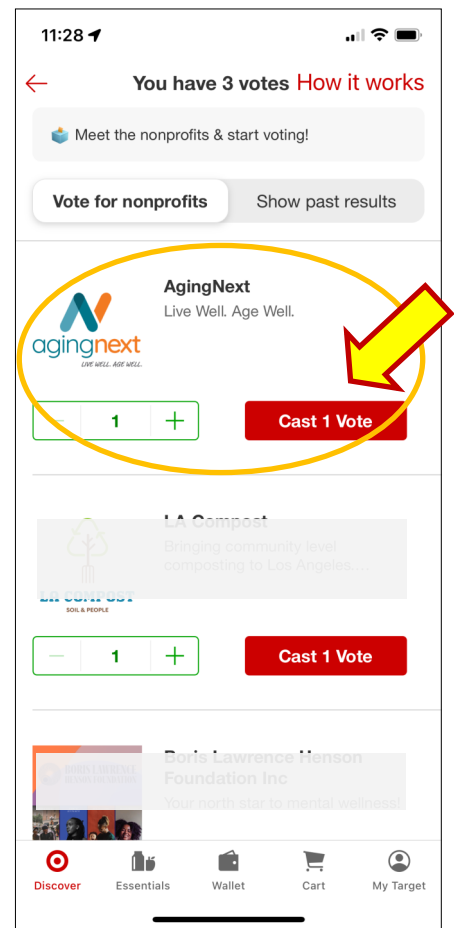

Download the Target App on your cell phone!

Don't forget to give your phone Number, or use the App at checkout every time you shop!

1.

You can shop at ANY Target, BUT, to vote for AGINGNEXT, you must select Montclair, La Verne, Pomona, or San Dimas as location.

Click on "My Target" and scroll down to the My store section.

2.

Once you've selected one of the correct stores, scroll up and click on "Community Support"

3.

Scroll down to find AgingNext. See how many votes you have, and VOTE each vote for AgingNext!

Help support us with Target Circle.

Vote by June 30.

circle. NONPROFIT PARTNER

1. On your computer, sign up at: target.com/circle

2.

circle.

Meet the new Target Circle

The best way to get more Target.