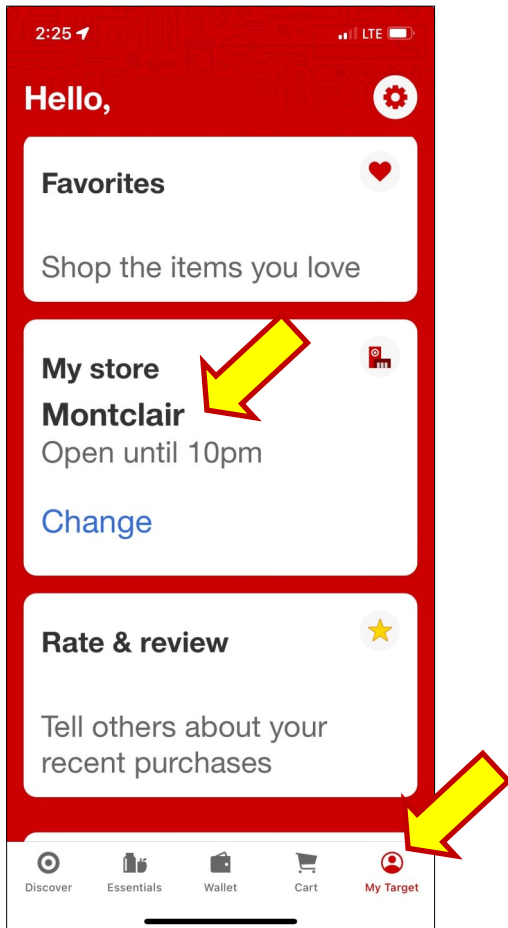

Download the Target App on your cell phone!

Don't forget to give your phone Number, or use the App at checkout every time you shop!

1.

You can shop at ANY Target, BUT, to vote for AGINGNEXT, you must select Montclair, La Verne, Pomona, or San Dimas as location.

Click on "My Target" and scroll down to the My store section.

2.

Once you've selected one of the correct stores, scroll up and click on "Community Support"

3.

Scroll down to find AgingNext. See how many votes you have, and VOTE each vote for AgingNext!

Help support us with Target Circle.

Vote by June 30.

circle. NONPROFIT PARTNER

1. On your computer, sign up at: target.com/circle

2.

circle.

Meet the new Target Circle

The best way to get more Target.