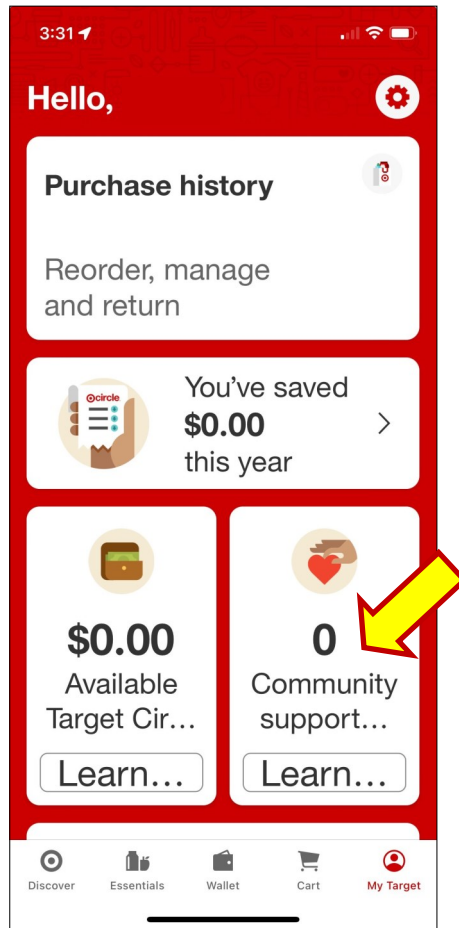

Download the Target App on your cell phone!

Don't forget to give your phone Number, or use the App at checkout every time you shop!

1.

You can shop at ANY Target, BUT, to vote for AGINGNEXT, you must select Montclair, La Verne, Pomona, or San Dimas as location.

Click on "My Target" and scroll down to the My store section.

2.

Once you've selected one of the correct stores, scroll up and click on "Community Support"

3.

Scroll down to find AgingNext. See how many votes you have, and VOTE each vote for AgingNext!

Help support us with Target Circle.

Vote by June 30.

circle. NONPROFIT PARTNER

1. On your computer, sign up at: target.com/circle

2.

circle.

Meet the new Target Circle

The best way to get more Target.

These nonprofits have been selected based on your set store. Cast your votes for a single organization or spread the love. At the end of the voting cycle, all nonprofits will be awarded a share of the money.